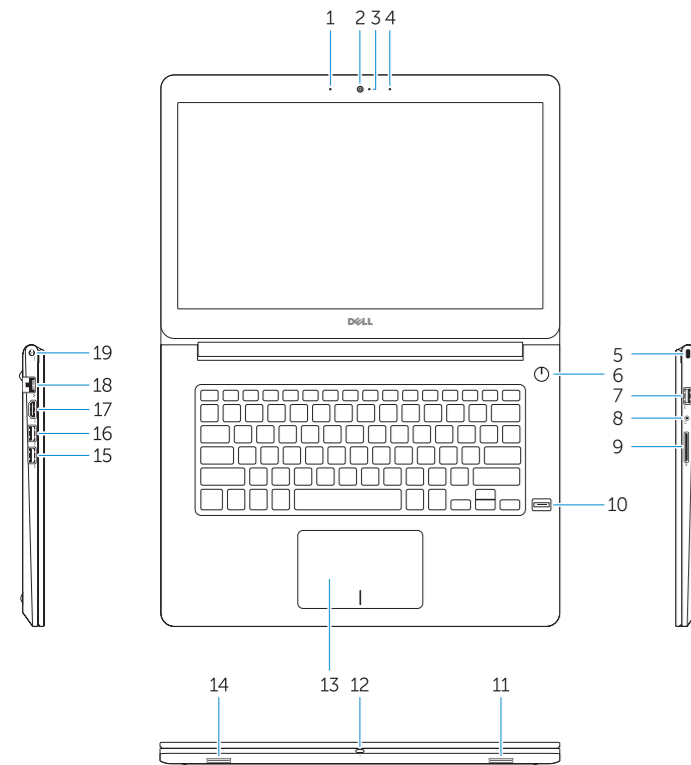

#### Computer model

Model počítače  
Computermodell

Vostro 14-5459

# Features

Funkce | Funktionen

1. Microphone
2. Camera
3. Camera-status light
4. Microphone
5. Security-cable slot
6. Power button
7. USB 3.0 connector
8. Headset connector
9. SD card reader
10. Fingerprint reader (optional)
11. Speaker
12. Battery-status light
13. Touchpad
14. Speaker
15. USB 3.0 connector
16. USB 3.0 connector with PowerShare
17. HDMI connector
18. Network connector
19. Power connector
20. Service-tag label